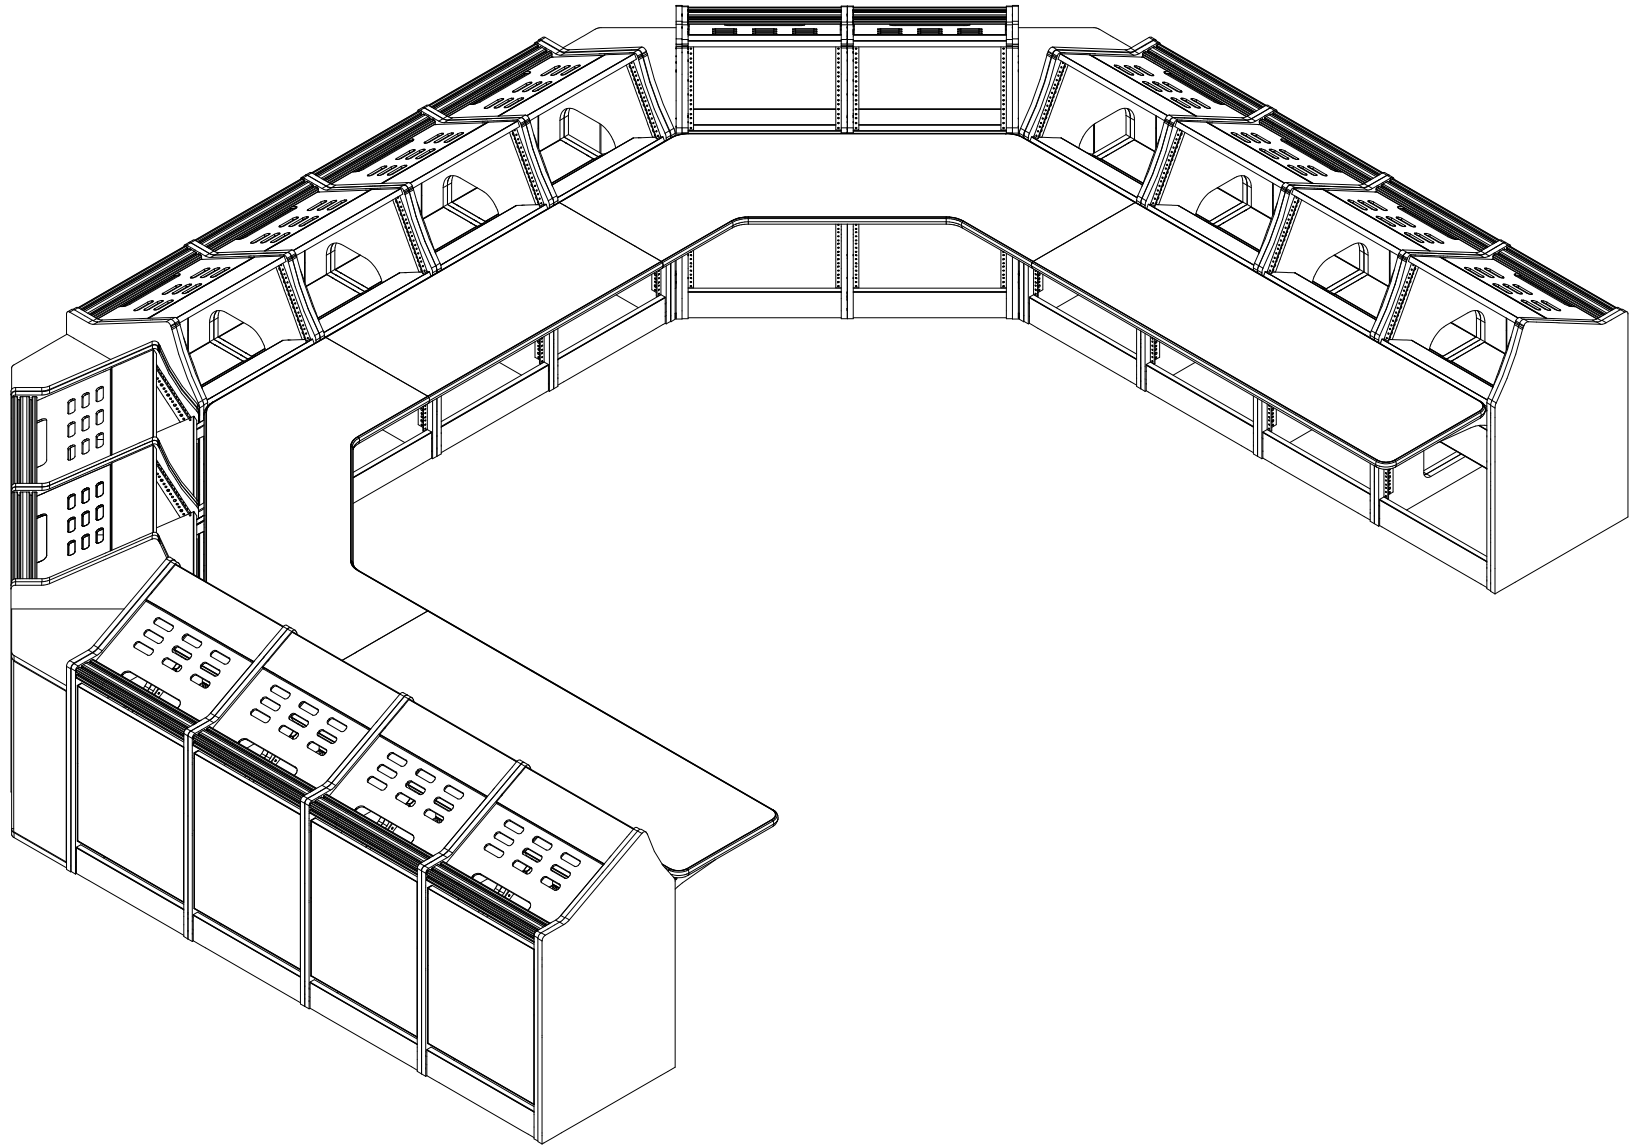

Logic System

16 bay U shaped modular console

martinandziegler.com
P503-266-7660
F503-266-7661
421 NE 3rd Ave
Canby, OR 97013

| | | | |
|----------|-----------|-------|--------|
| Date | 1-7-2016 | Rev. | |
| Scale | NTS | Sheet | 1 of 2 |
| Drawn by | A. Martin | | |
| Approved | | Date | |

Logic System

16 bay U shaped modular console

martinandziegler.com
 P503-266-7660
 F503-266-7661
 421 NE 3rd Ave
 Canby, OR 97013

| | | | |
|----------|-----------|-------|--------|
| Date | 1-7-2016 | Rev. | |
| Scale | NTS | Sheet | 2 of 2 |
| Drawn by | A. Martin | | |
| Approved | | Date | |