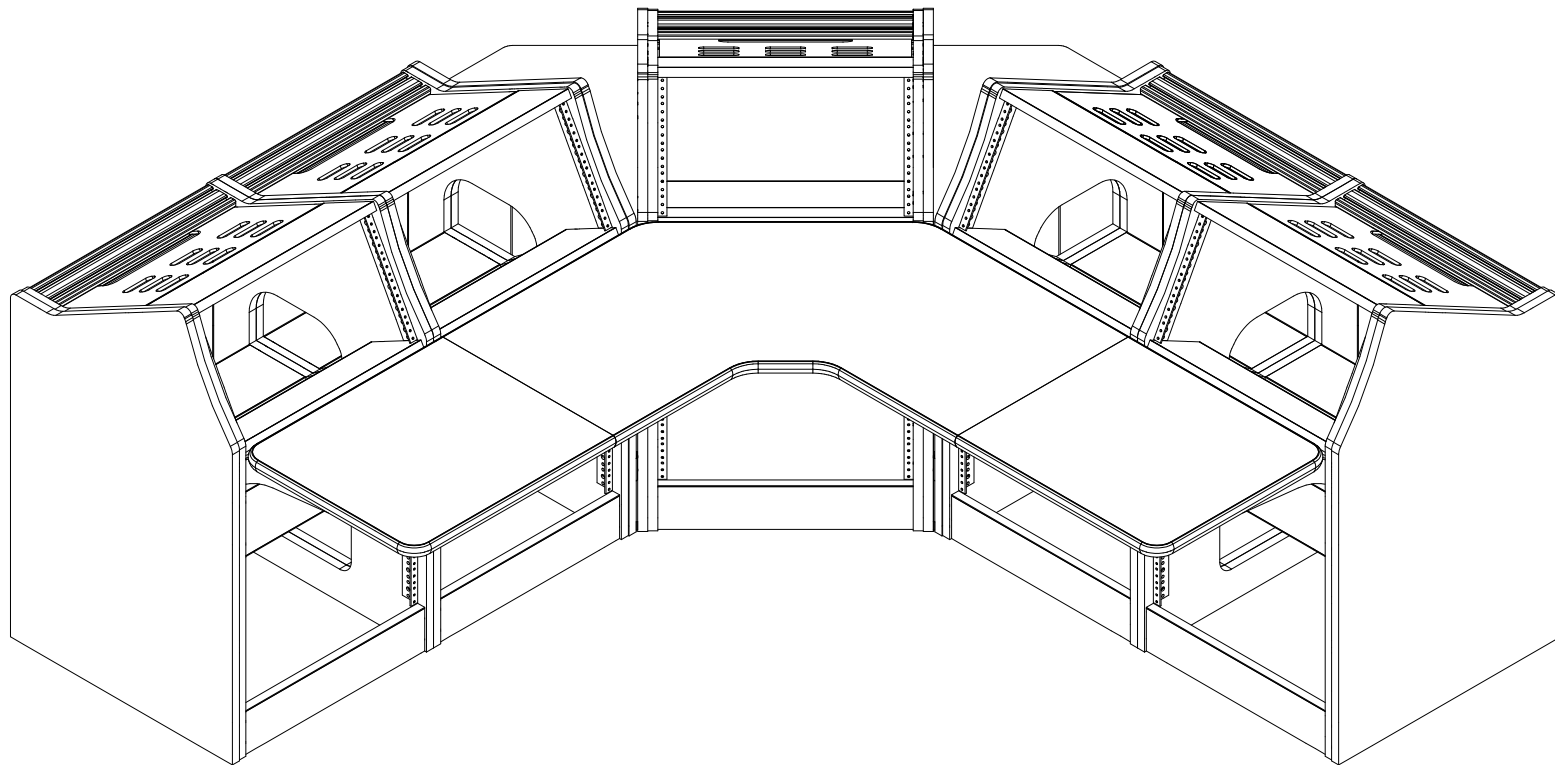

Logic System

5 bay corner control console

martinandziegler.com
 P503-266-7660
 F503-266-7661
 421 NE 3rd Ave
 Canby, OR 97013

Date	1-7-2016	Rev.	
Scale	NTS	Sheet	1 of 2
Drawn by	A. Martin		
Approved		Date	

Logic System

5 bay corner control console

martinandziegler.com
 P503-266-7660
 F503-266-7661
 421 NE 3rd Ave
 Canby, OR 97013

Date	1-7-2016	Rev.	
Scale	NTS	Sheet	2 of 2
Drawn by	A. Martin		
Approved		Date	