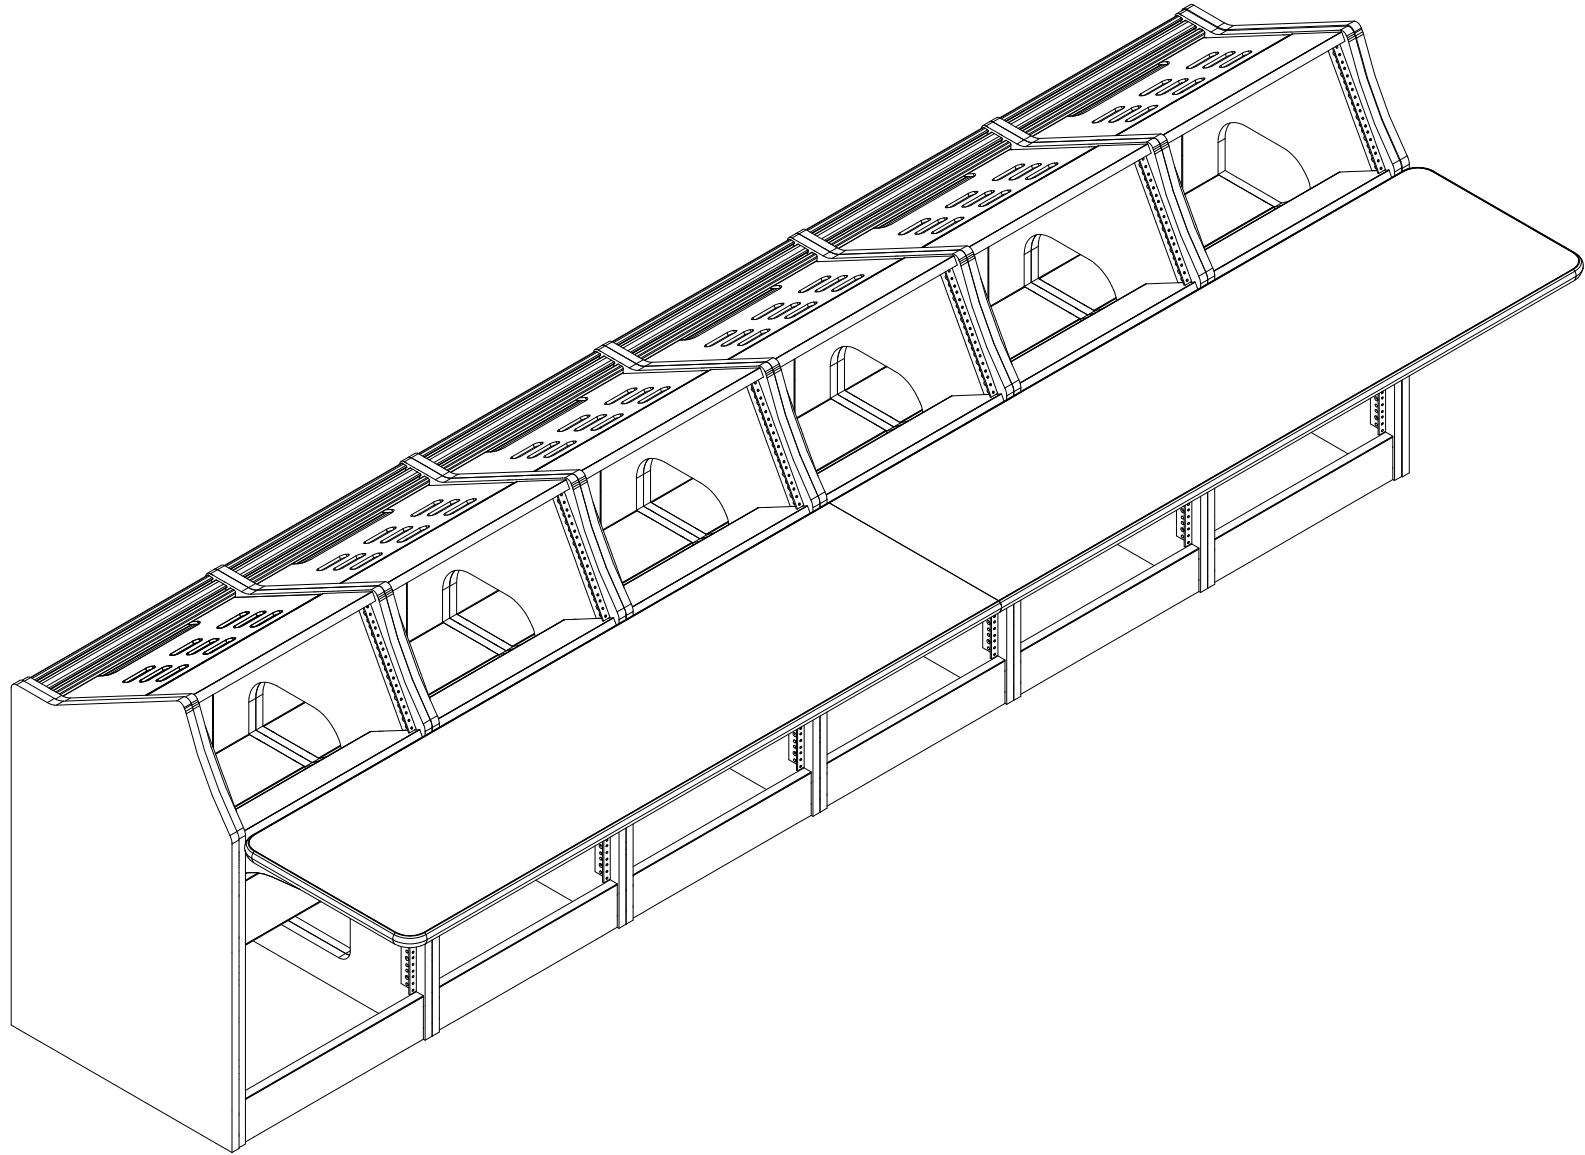

# Logic System

6 bay modular console

martinandziegler.com  
P503-266-7660  
F503-266-7661  
421 NE 3rd Ave  
Canby, OR 97013

Date	1-7-2016	Rev.	
Scale	NTS	Sheet	1 of 2
Drawn by	A. Martin		
Approved		Date	

# Logic System

6 bay modular console

martinandziegler.com  
 P503-266-7660  
 F503-266-7661  
 421 NE 3rd Ave  
 Canby, OR 97013

Date	1-7-2016	Rev.	
Scale	NTS	Sheet	2 of 2
Drawn by	A. Martin		
Approved			Date