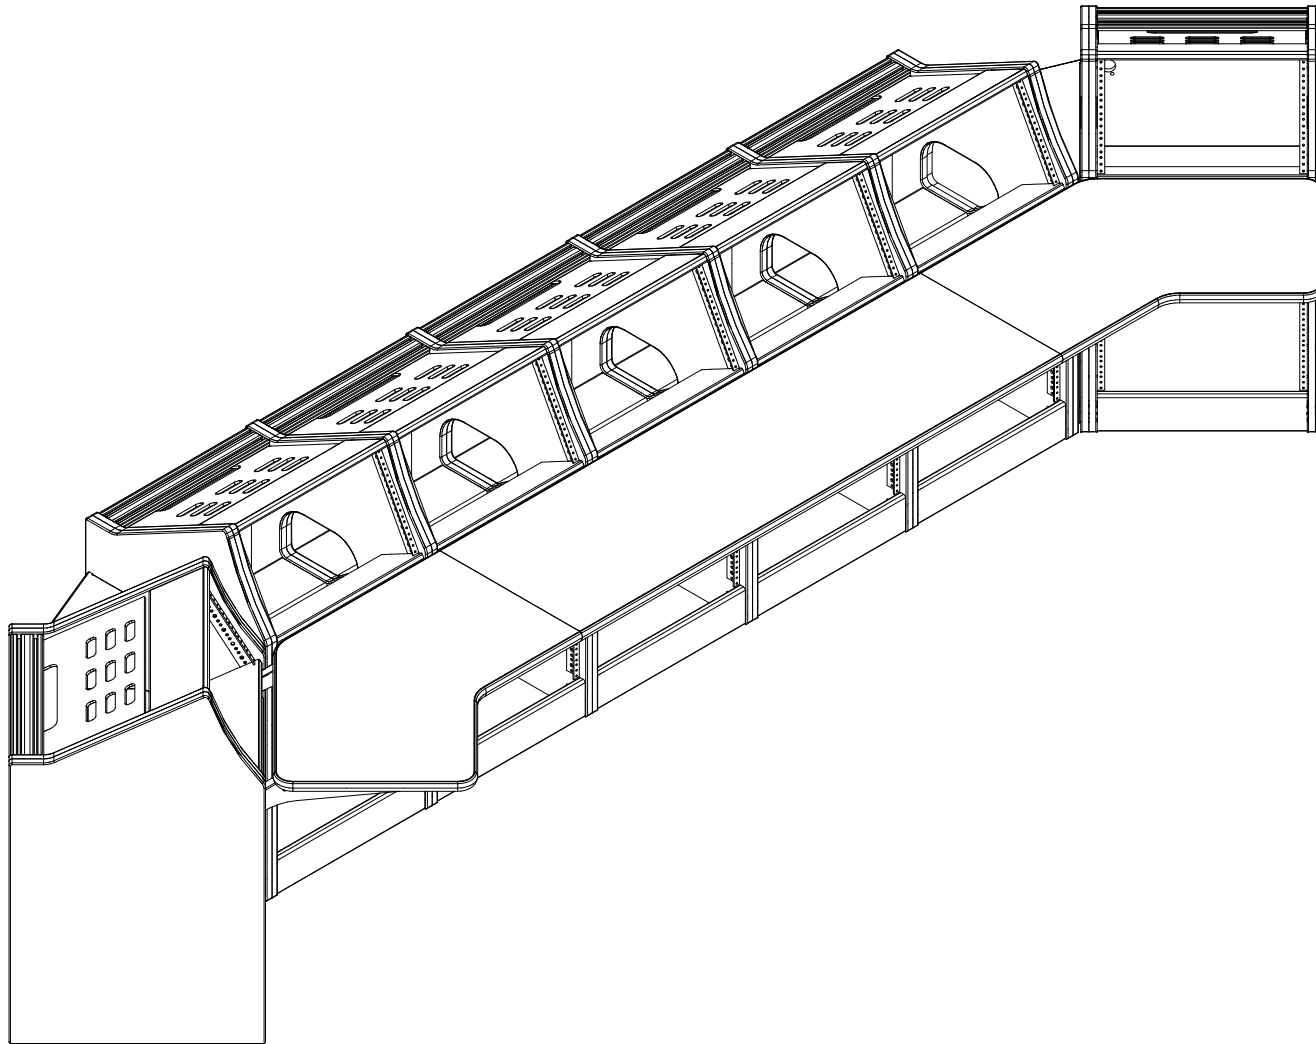

Logic System

7 bay corner control console

martinandziegler.com
P503-266-7660
F503-266-7661
421 NE 3rd Ave
Canby, OR 97013

Date	2-16-2017	Rev.	
Scale	NTS	Sheet	1 of 2
Drawn by	A. Martin		
Approved		Date	

Logic System

7 bay corner control console

martinandziegler.com
 P503-266-7660
 F503-266-7661
 421 NE 3rd Ave
 Canby, OR 97013

Date	2-16-2017	Rev.	
Scale	NTS	Sheet	2 of 2
Drawn by	A. Martin		
Approved		Date	