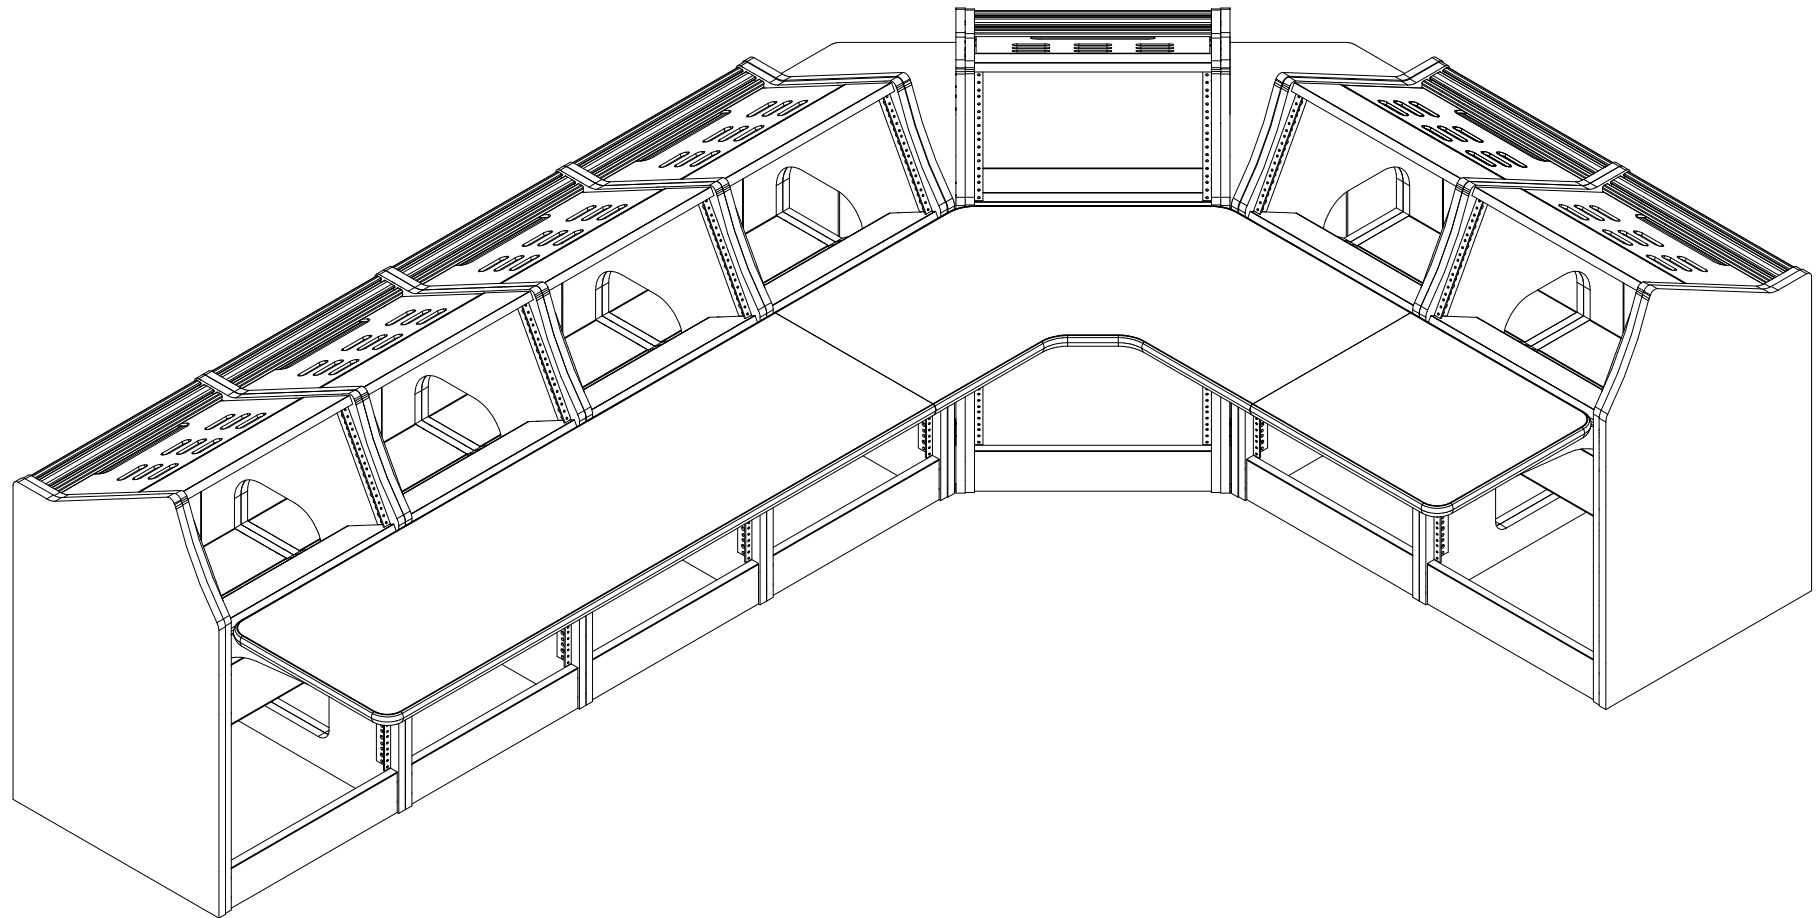

Logic System

7 bay L shaped modular console

martinandziegler.com
P503-266-7660
F503-266-7661
421 NE 3rd Ave
Canby, OR 97013

Date	1-7-2016	Rev.	
Scale	NTS	Sheet	1 of 2
Drawn by	A. Martin		
Approved		Date	

Logic System

7 bay L shaped modular console

martinandziegler.com
 P503-266-7660
 F503-266-7661
 421 NE 3rd Ave
 Canby, OR 97013

Date	1-7-2016	Rev.	
Scale	NTS	Sheet	2 of 2
Drawn by	A. Martin		
Approved			Date