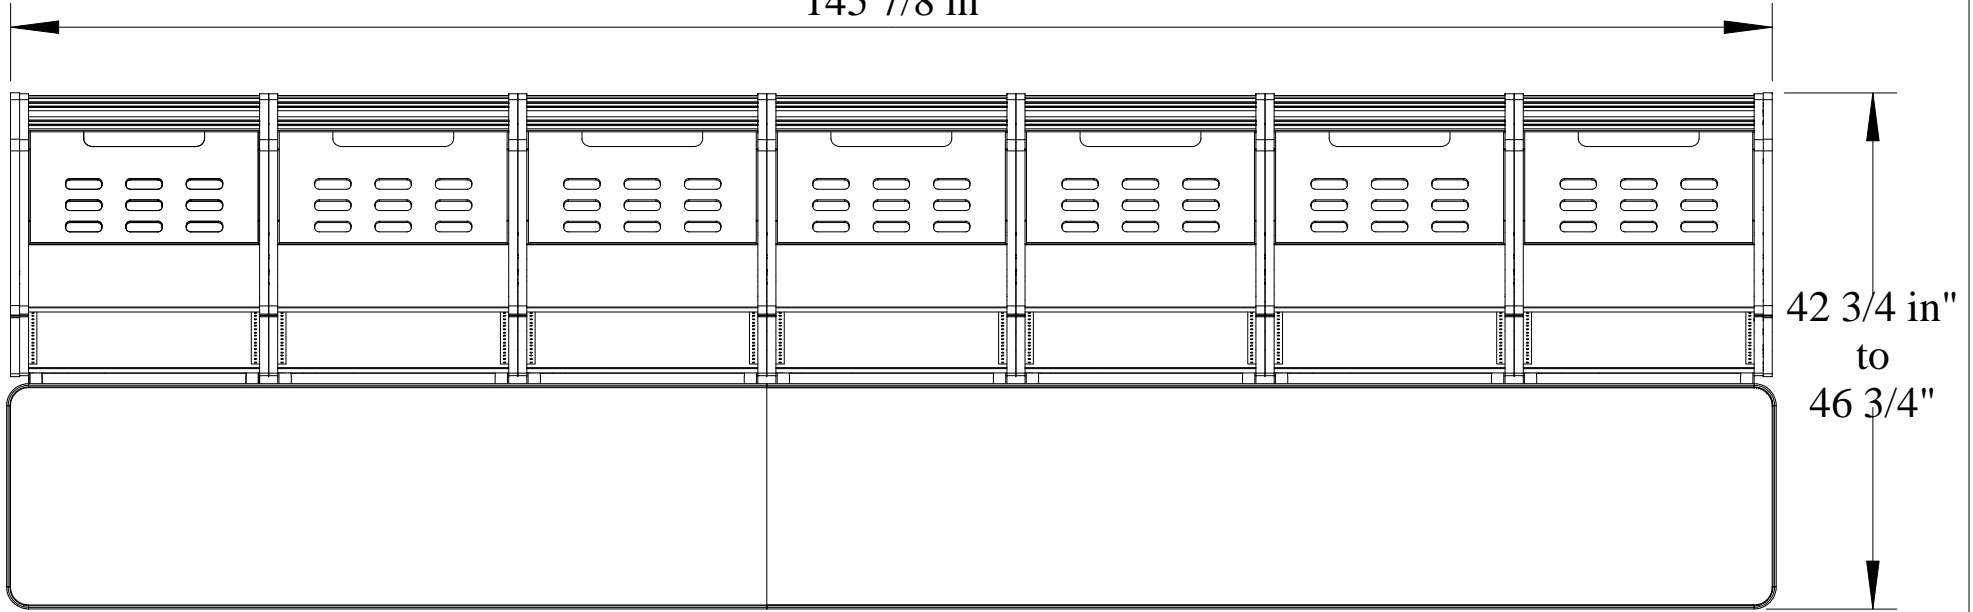

145 7/8 in

42 3/4 in"  
to  
46 3/4"

# Logic System

7 bay modular control console

[martinandziegler.com](http://martinandziegler.com)  
P503-266-7660  
F503-266-7661  
421 NE 3rd Ave  
Canby, OR 97013

Date	1-7-2016	Rev.	
Scale	NTS	Sheet	1 of 2
Drawn by	A. Martin		
Approved		Date	