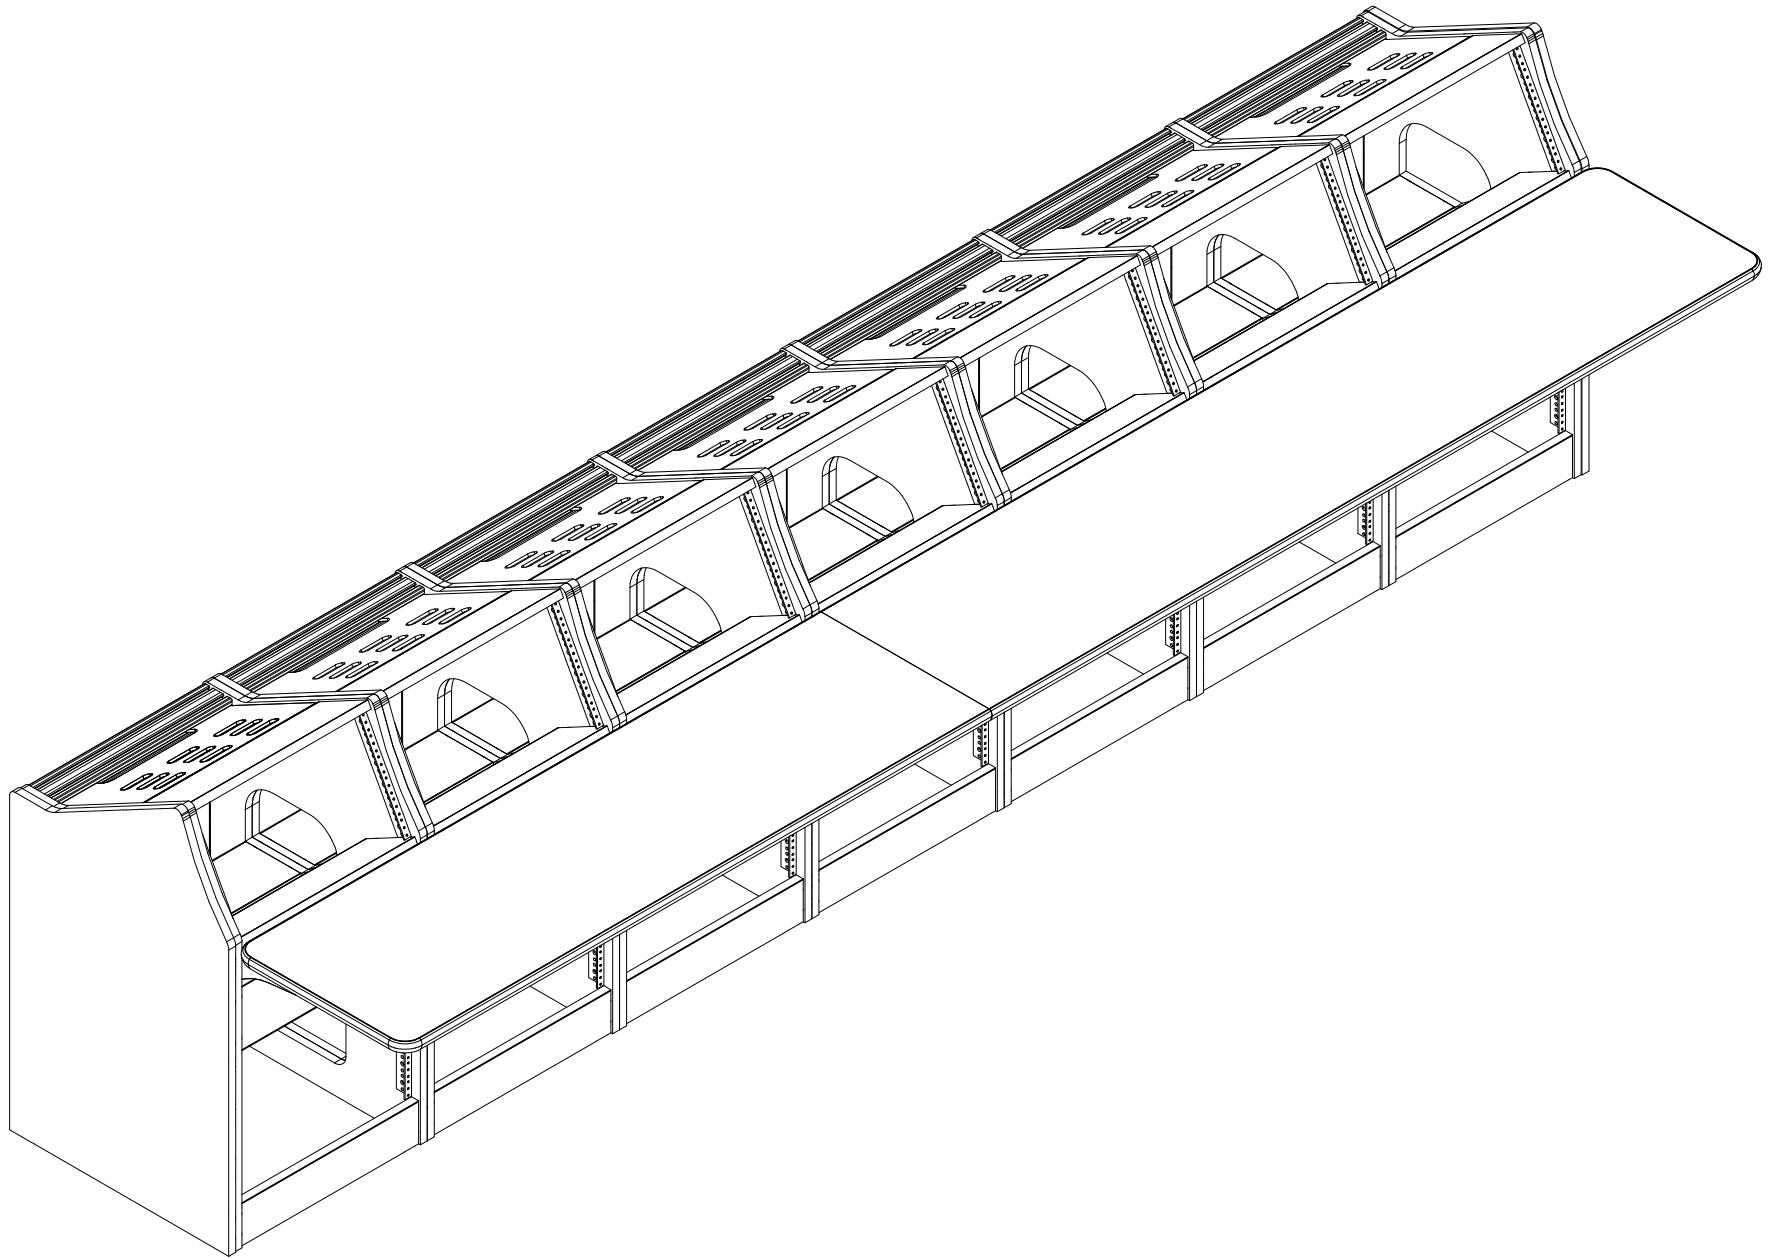

145 7/8 in

42 3/4 in"  
to  
46 3/4"

# Logic System

7 bay modular control console

[martinandziegler.com](http://martinandziegler.com)  
P503-266-7660  
F503-266-7661  
421 NE 3rd Ave  
Canby, OR 97013

Date	1-7-2016	Rev.	
Scale	NTS	Sheet	1 of 2
Drawn by	A. Martin		
Approved		Date	