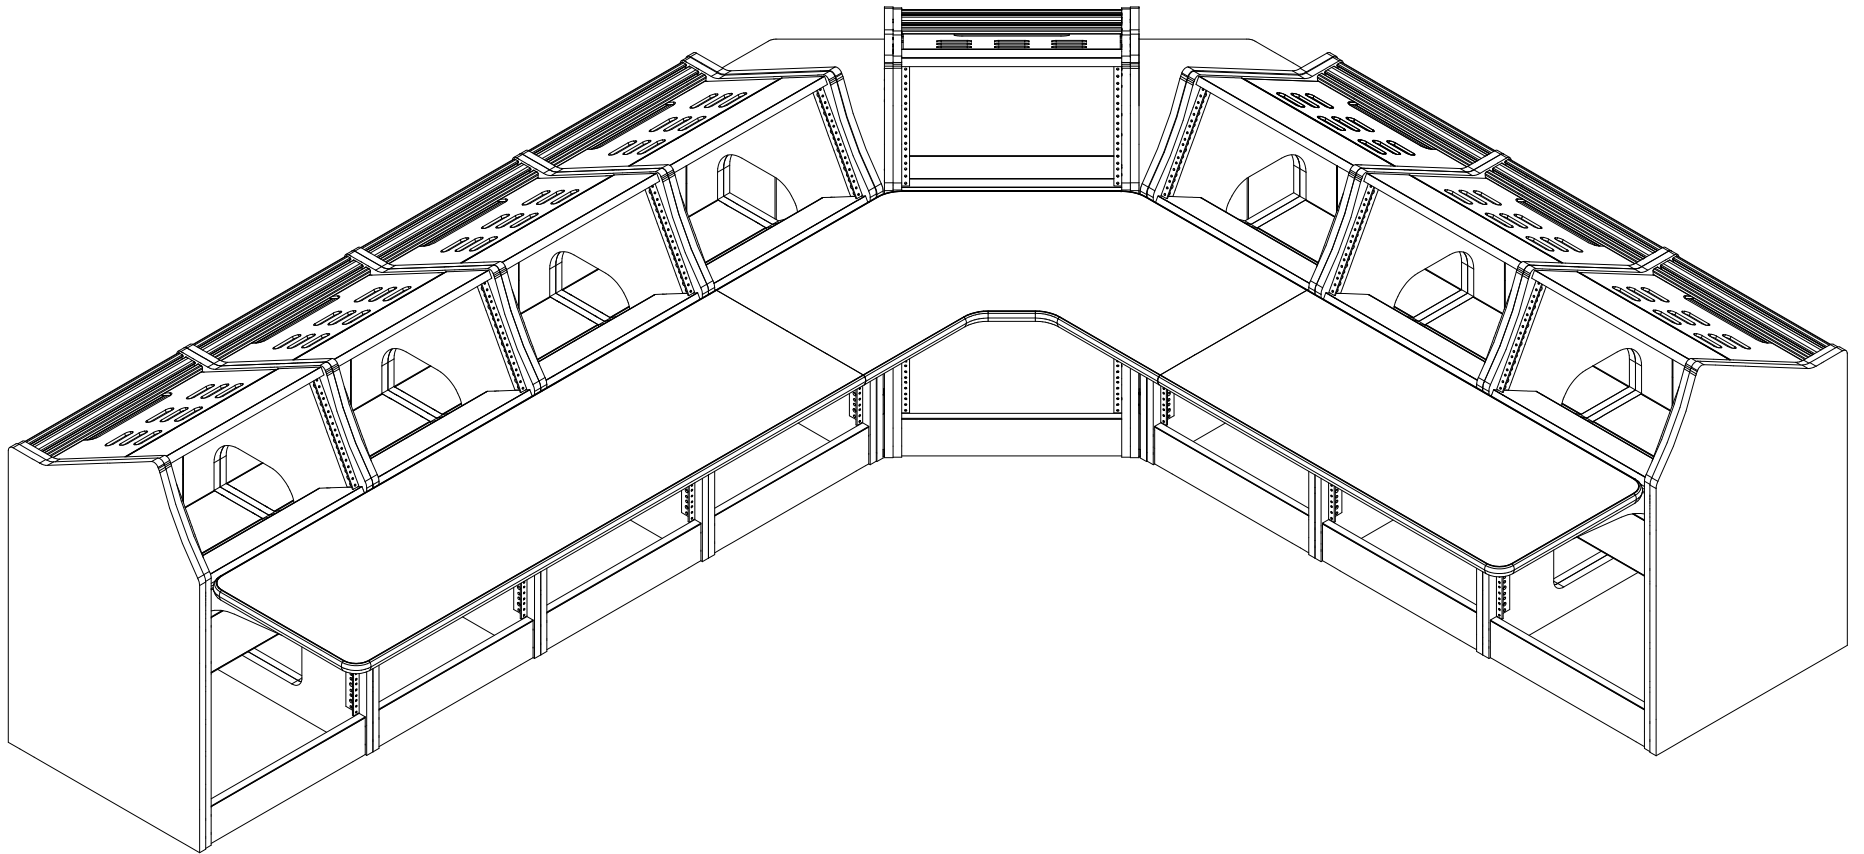

Logic System

8 bay L shaped modular console

martinandziegler.com
 P503-266-7660
 F503-266-7661
 421 NE 3rd Ave
 Canby, OR 97013

Date	1-7-2016	Rev.	
Scale	NTS	Sheet	1 of 2
Drawn by	A. Martin		
Approved		Date	

Logic System

8 bay L shaped modular console

martinandziegler.com
 P503-266-7660
 F503-266-7661
 421 NE 3rd Ave
 Canby, OR 97013

Date	1-7-2016	Rev.	
Scale	NTS	Sheet	2 of 2
Drawn by	A. Martin		
Approved		Date	