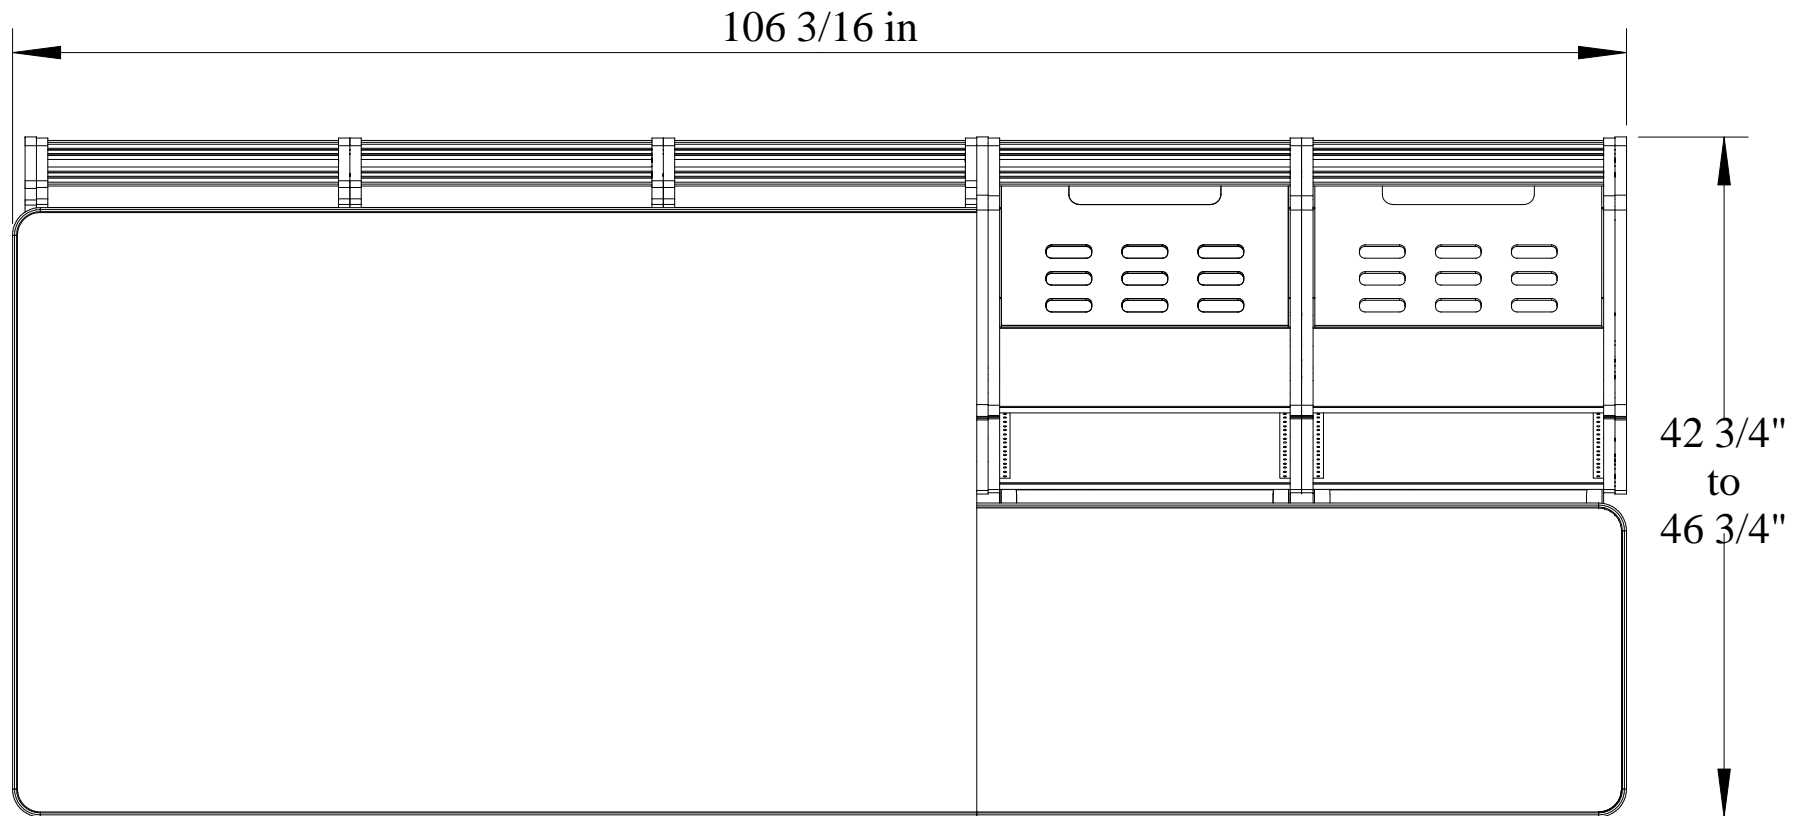

Logic System

2 regular and 3 deck bays

martinandziegler.com
 P503-266-7660
 F503-266-7661
 421 NE 3rd Ave
 Canby, OR 97013

Date	1-7-2016	Rev.	
Scale	NTS	Sheet	1 of 2
Drawn by	A. Martin		
Approved		Date	

Logic System

2 regular and 3 deck bays

martinandziegler.com
P503-266-7660
F503-266-7661
421 NE 3rd Ave
Canby, OR 97013

Date	1-7-2016	Rev.	
Scale	NTS	Sheet	1 of 2
Drawn by	A. Martin		
Approved		Date	