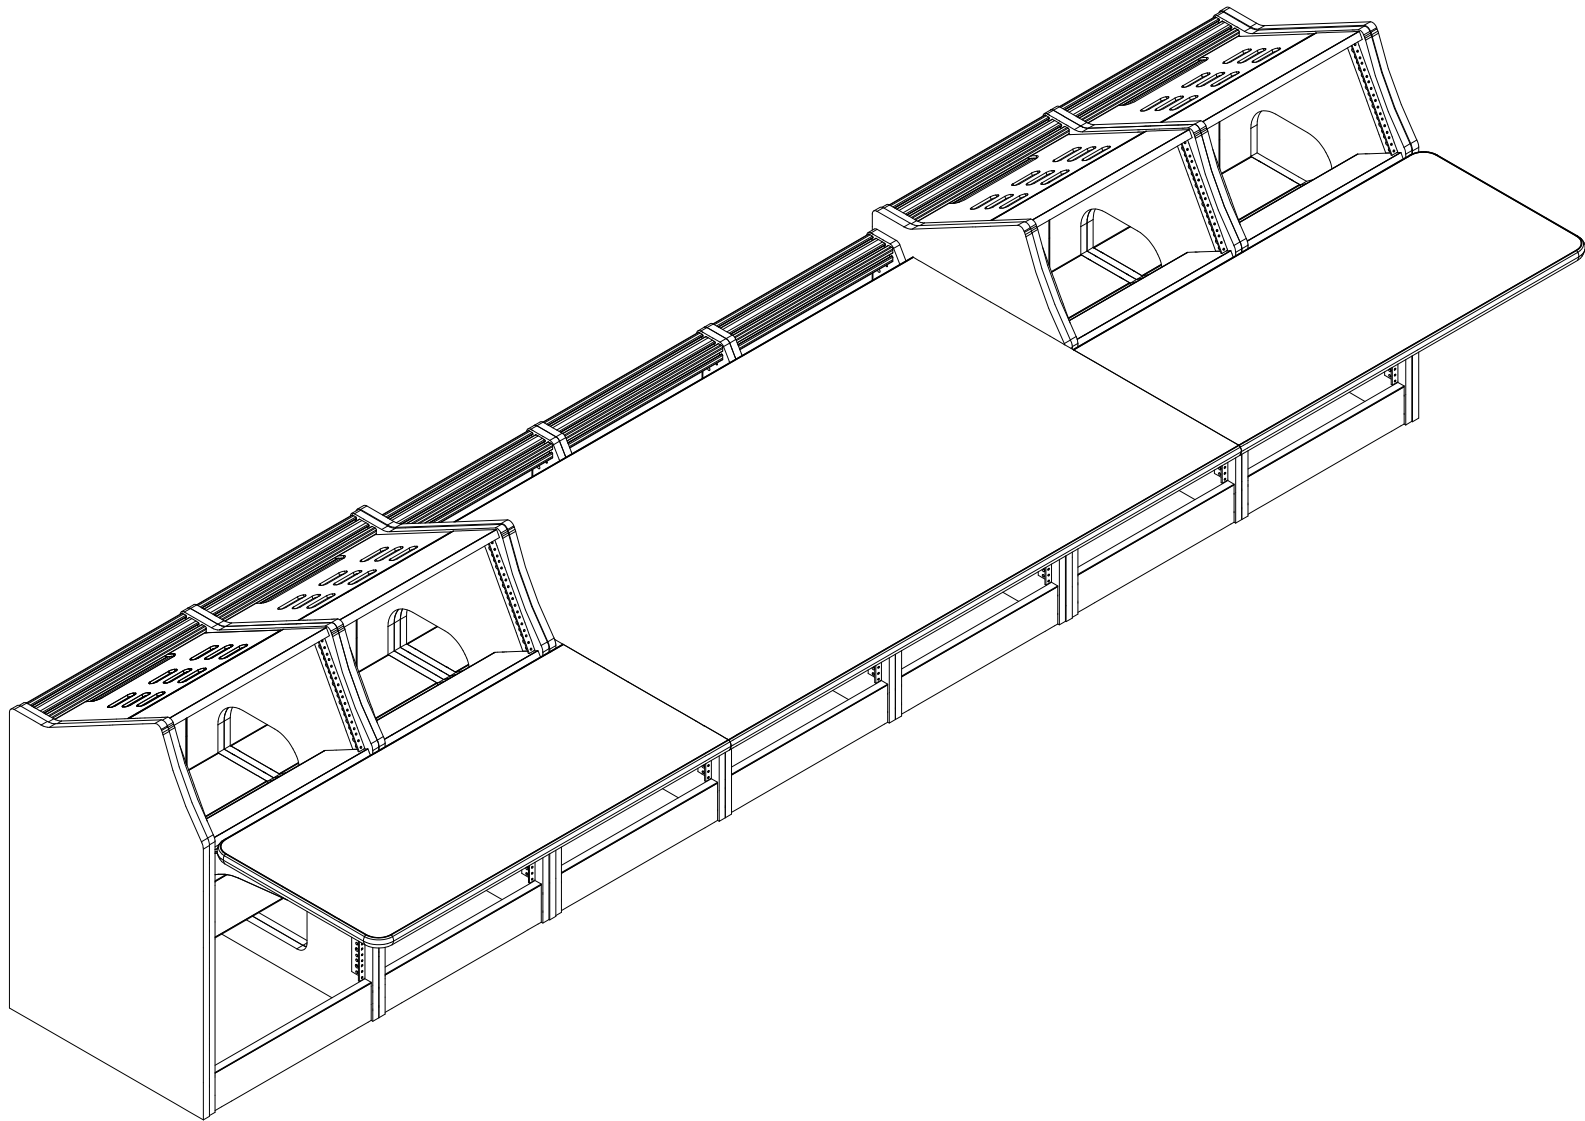

Logic System

4 regular bays and 3 deck bays

martinandziegler.com
P503-266-7660
F503-266-7661
421 NE 3rd Ave
Canby, OR 97013

Date	1-7-2016	Rev.	
Scale	NTS	Sheet	1 of 2
Drawn by	A. Martin		
Approved		Date	

Logic System

4 regular bays and 3 deck bays

martinandziegler.com
 P503-266-7660
 F503-266-7661
 421 NE 3rd Ave
 Canby, OR 97013

Date	1-7-2016	Rev.	
Scale	NTS	Sheet	2 of 2
Drawn by	A. Martin		
Approved		Date	