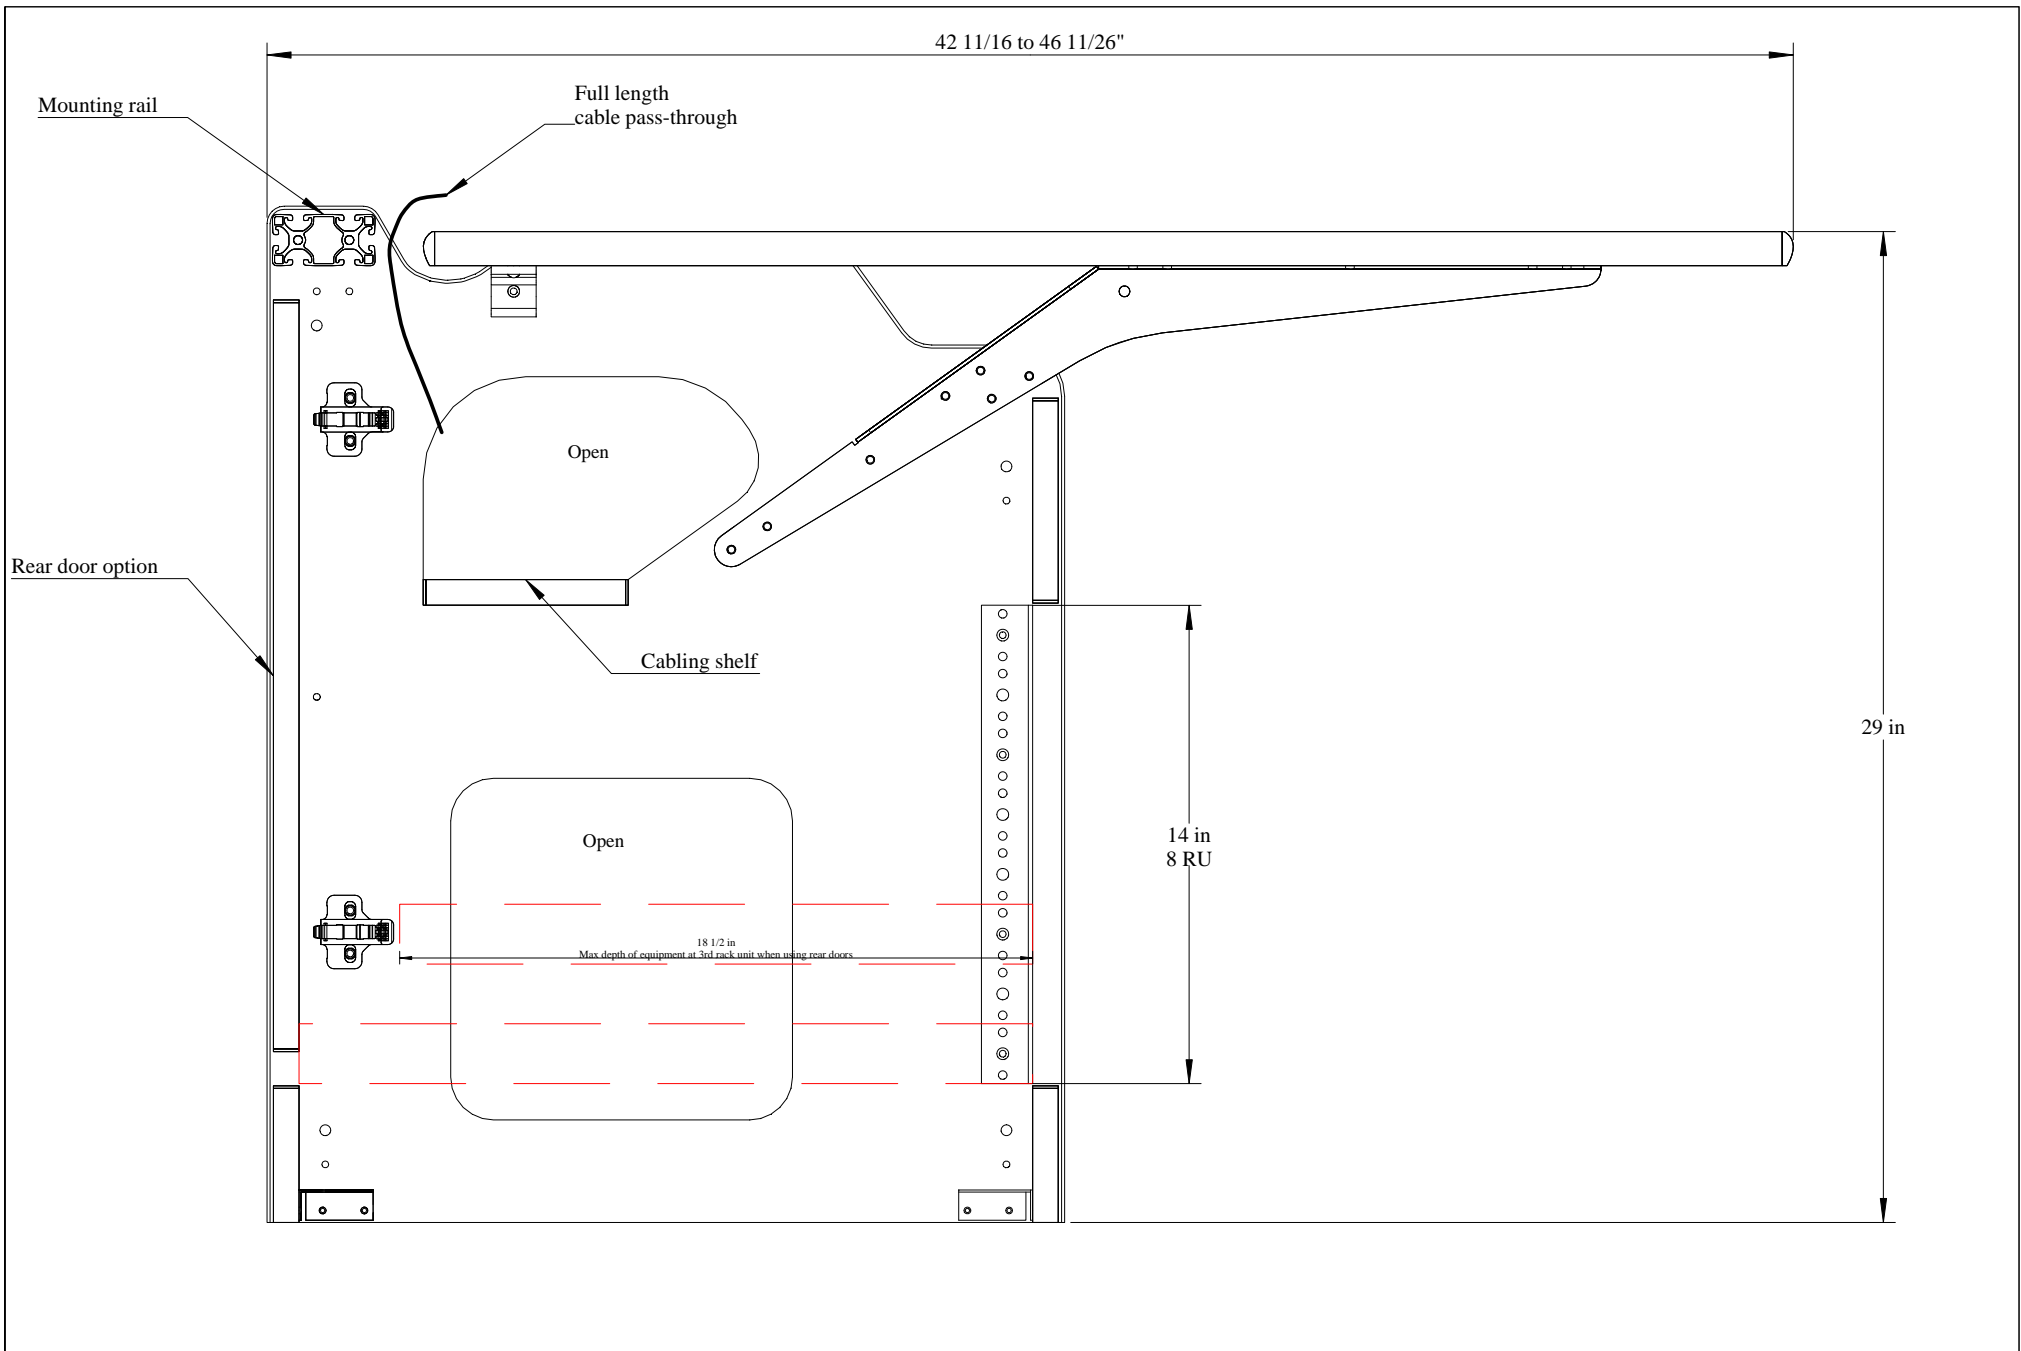

# Logic System

Cross-section of standard modular console

martinandziegler.com  
P503-266-7660  
F503-266-7661  
421 NE 3rd Ave  
Canby, OR 97013

Date	1-7-2016	Rev.	
Scale	NTS	Sheet	1 of 2
Drawn by	A. Martin		
Approved		Date	

# Logic System

Cross-section of bay only modular console

martinandziegler.com  
 P503-266-7660  
 F503-266-7661  
 421 NE 3rd Ave  
 Canby, OR 97013

Date	1-7-2016	Rev.	
Scale	NTS	Sheet	2 of 2
Drawn by	A. Martin		
Approved		Date	