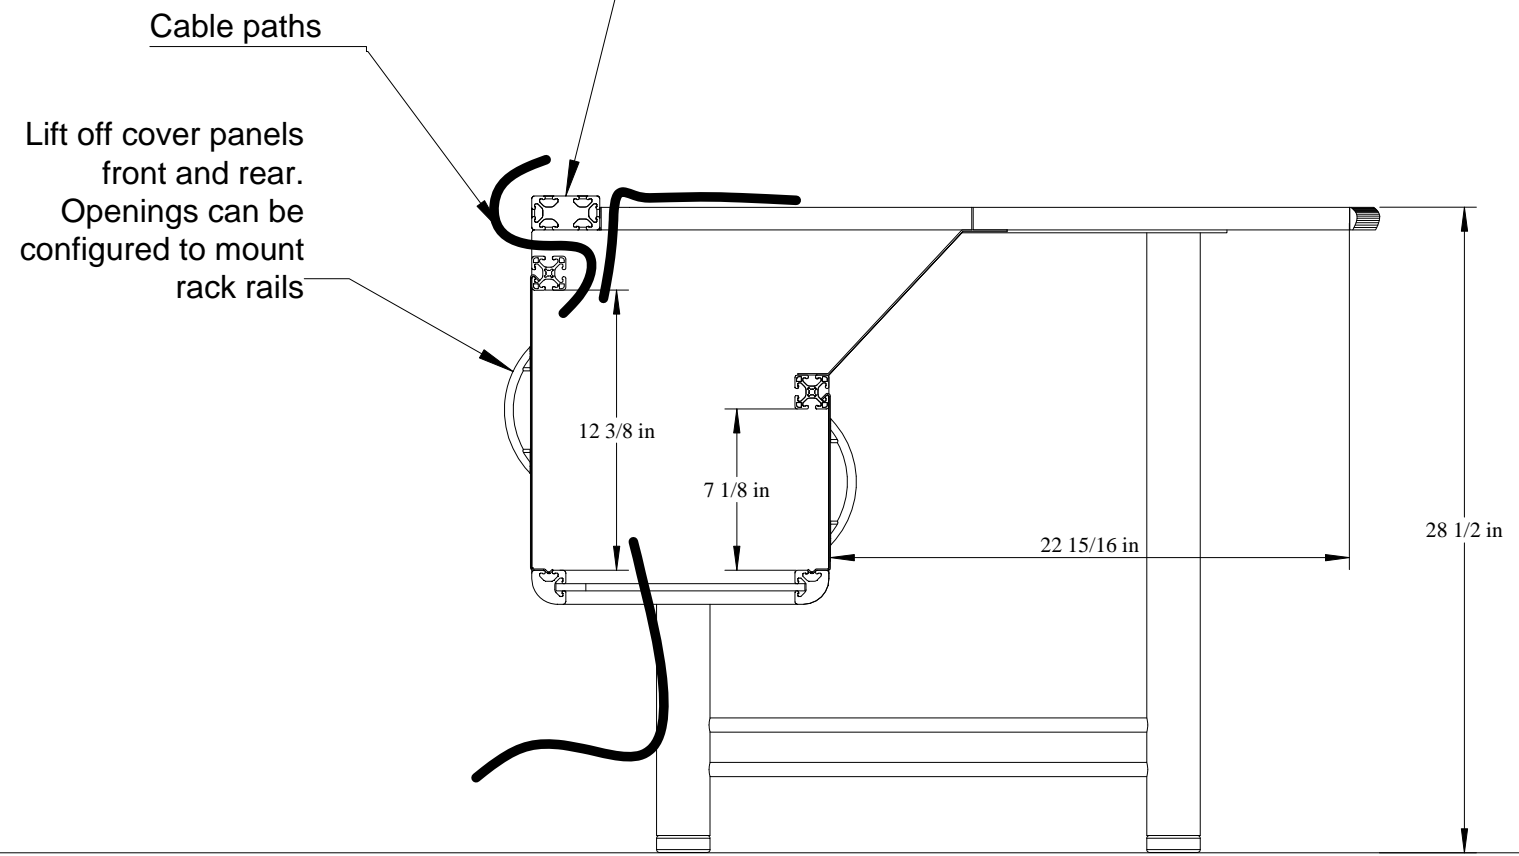

95th percentile female model

Mounting rail can mount multiple monitor arms, speaker stands etc. Rail is large enough that we can also mount a full monitor wall to take large screens and speakers etc.

Section at 4RU equipment bay

Section at deck filler

**Transform Desk**  
console desk

martinandziegler.com  
P503-266-7660  
F503-266-7661  
421 NE 3rd Ave  
Canby, OR 97013

Date	11-12-2012	Rev.	
Scale	NTS	Sheet	
Drawn by	A. Martin		
Approved		Date	